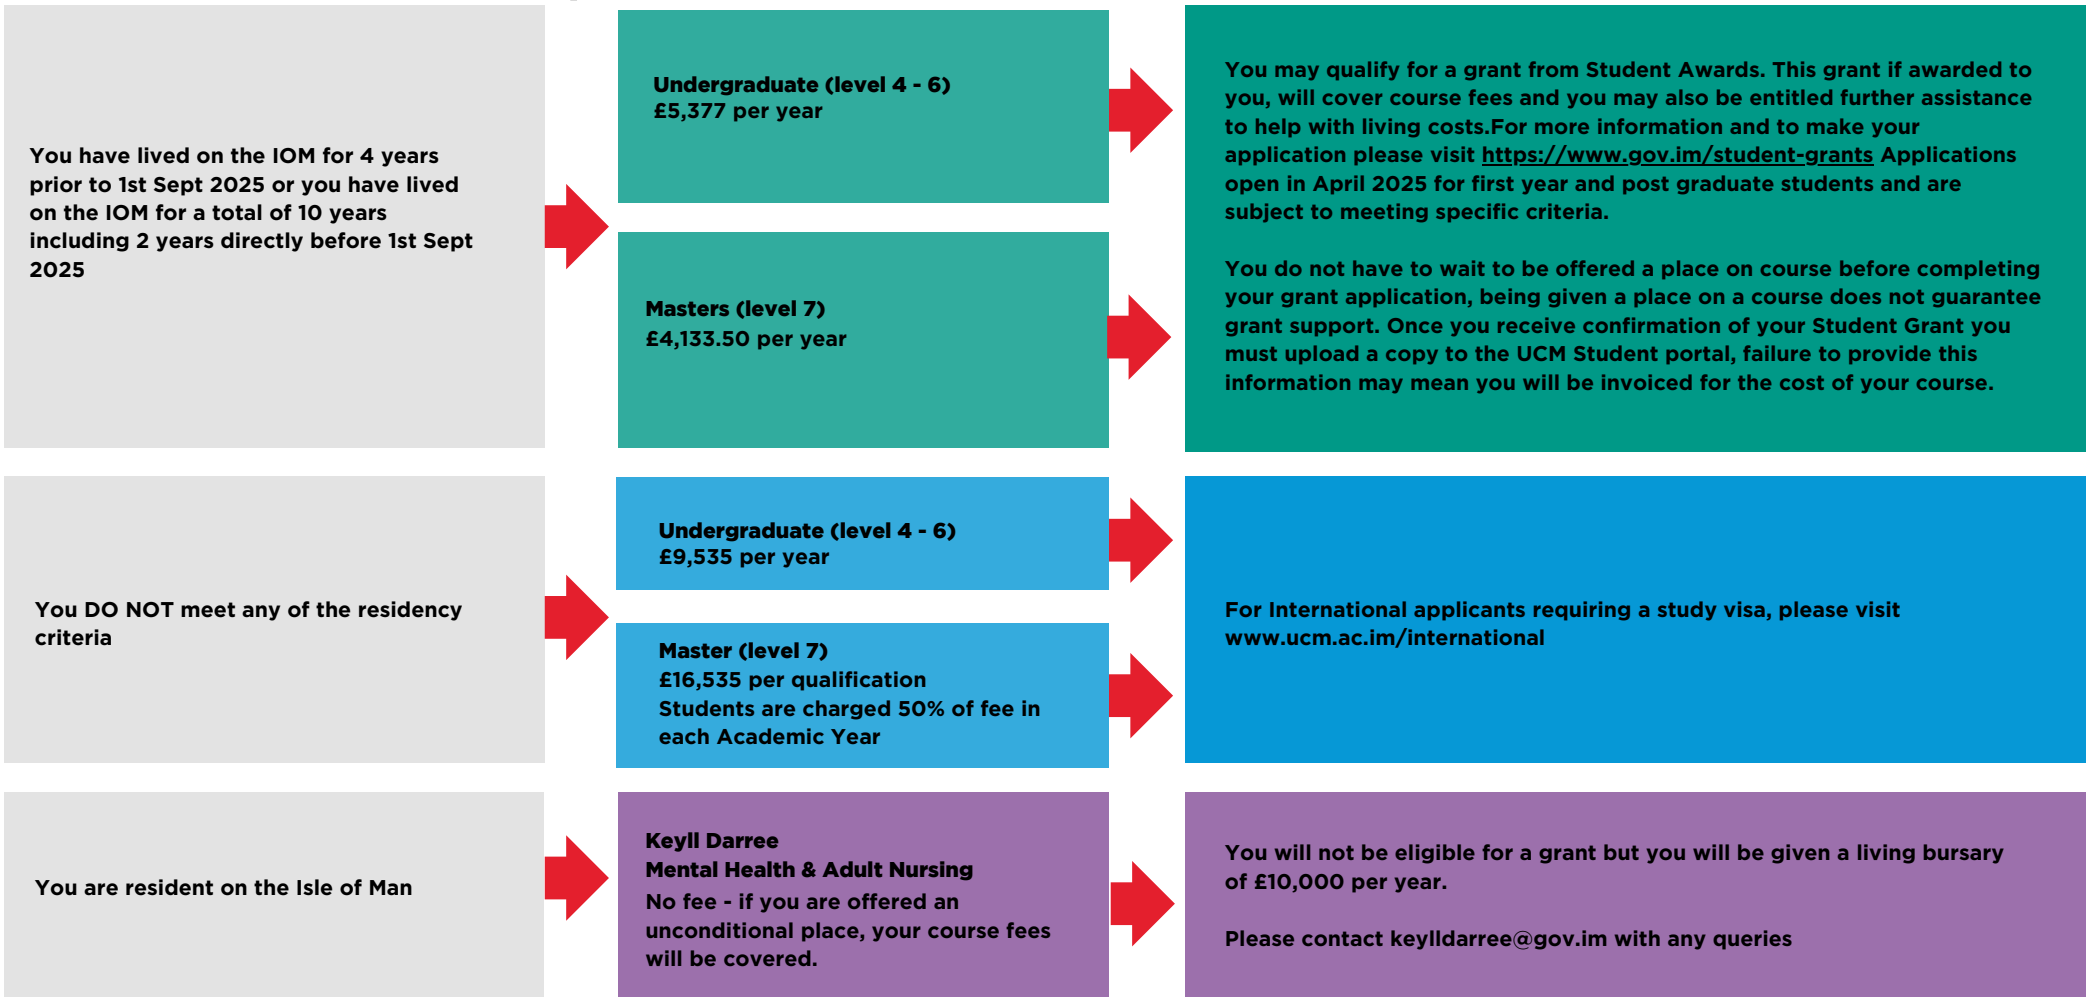

A Quick Guide to Fees

Courses: Full time - 16+ / Sixth Form Courses (Further Education - Levels 1 - 3)

Academic Year: 2025/26

This information is guidance only and could change (on an annual basis) please refer to our full Fees & Policy Regulations for further details. Fees for the Academic Year 2026/27 will be available from April 26.

A Quick Guide to Fees

Courses: Full time - University Courses (Level 4 - 7)

Academic Year: 2025/26

This information is guidance only and could change (on an annual basis) please refer to our full Fees & Policy Regulations for further details. Fees for the Academic Year 2026/27 will be available from April 26.