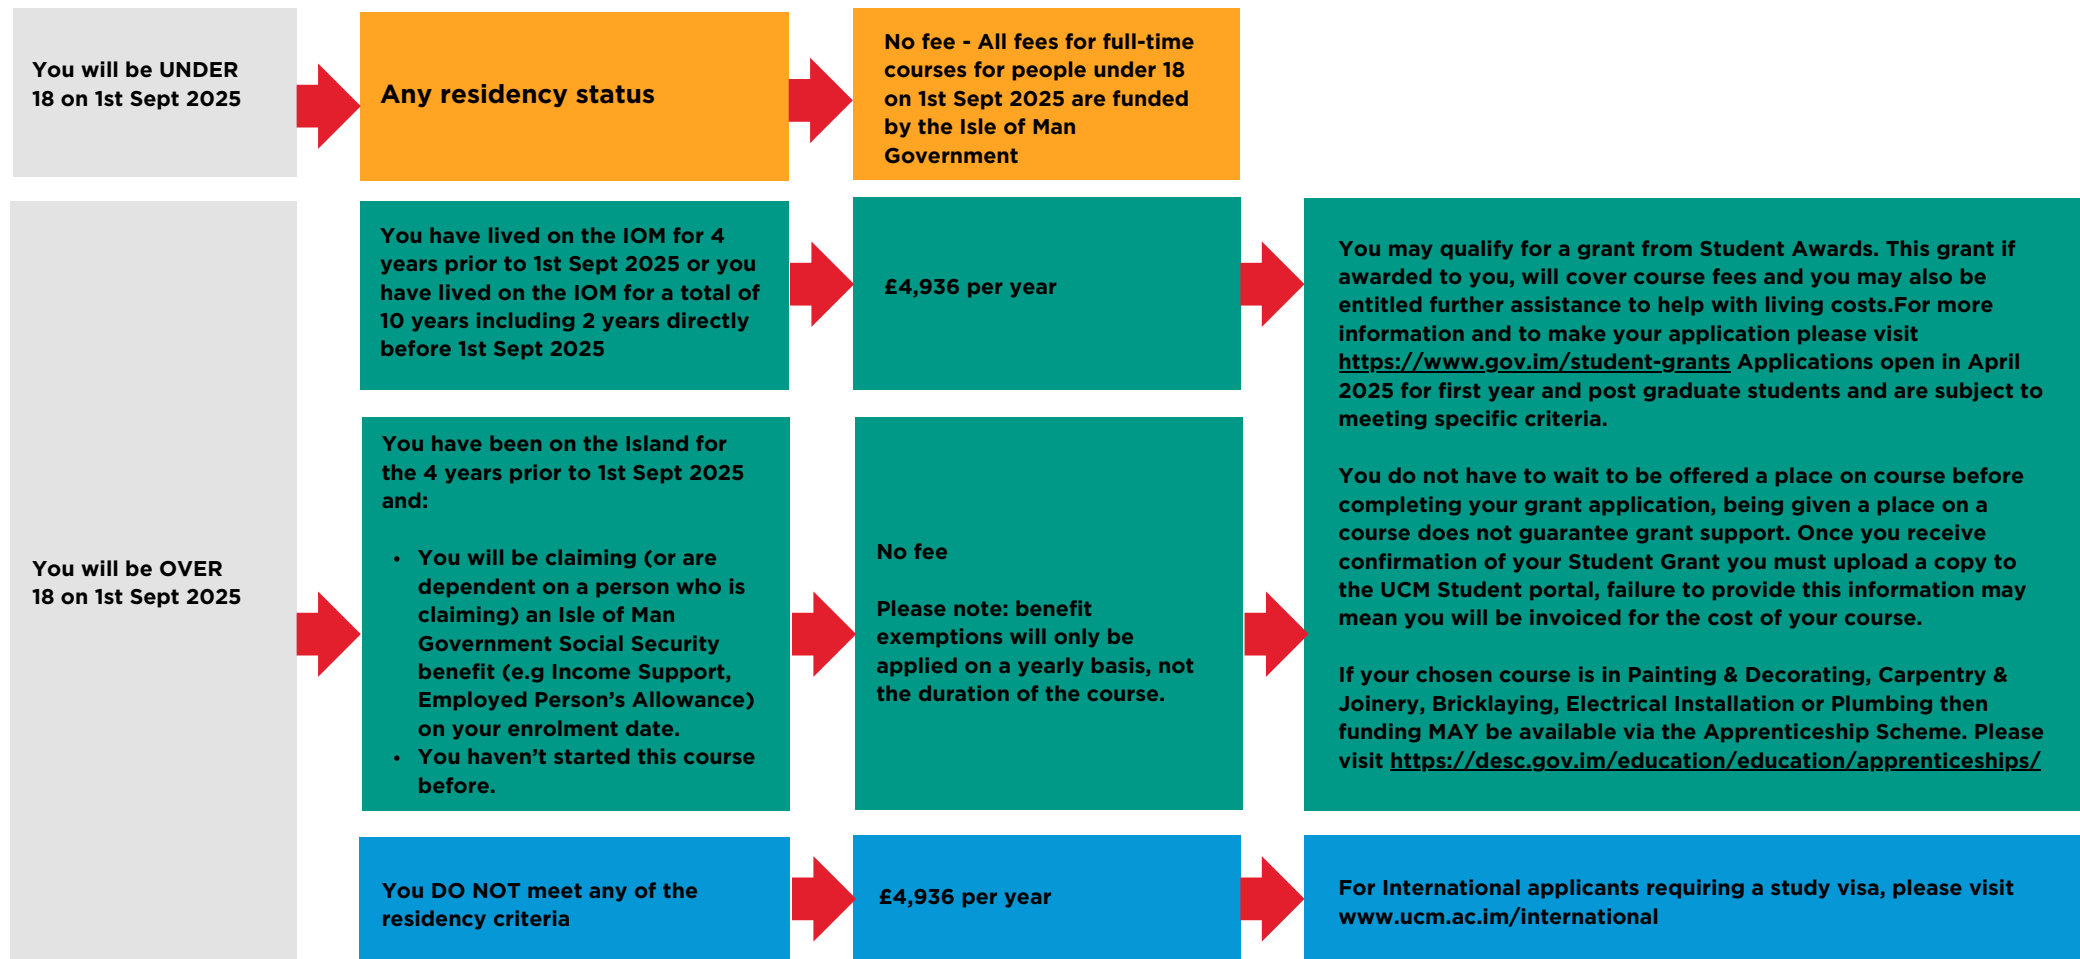

A Quick Guide to Fees

Courses: Full time - 16+ / Sixth Form Courses (Further Education - Levels 1 - 3)

Academic Year: 2025/26

This information is guidance only and could change (on an annual basis) please refer to our full Fees & Policy Regulations for further details. Fees for the Academic Year 2026/27 will be available from April 26.

A Quick Guide to Fees

Courses: Full time - University Courses (Level 4 - 7)

Academic Year: 2025/26

This information is guidance only and could change (on an annual basis) please refer to our full Fees & Policy Regulations for further details. Fees for the Academic Year 2026/27 will be available from April 26.